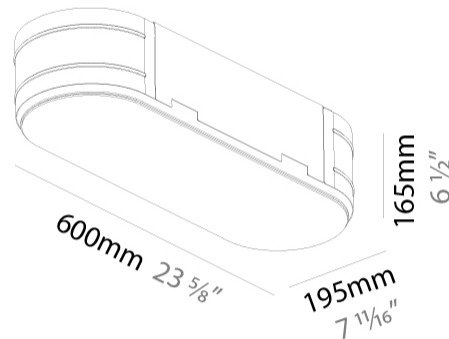

PHYSICAL

Shape: Oval
 Length (mm): 600
 Length (in): 23 5/8
 Width (mm): 195
 Width (in): 7 11/16
 Depth (mm): 165
 Depth (in): 6 1/2
 Ceiling Thickness (mm): 10 / 12.5 / 15 / 25 / 30
 Ceiling Thickness (in): 3/8 or 1/2 or 9/16 or 1 or 1 3/16
 Min. Recessing Depth (mm): 180
 Min. Recessing Depth (in): 7 1/16
 Weight (kg): 3.8
 Weight (lbs): 7.6
 Diffuser: PMMA - Opal
 Fixture Material: Extruded Aluminum / Steel
 Cut-out Measurements: 635mm / 25" x 230mm / 9 1/16"
 Upon Request: Unique Sizes Unique Ceiling Thickness Unique Mounting Depth Spot Inserts

PROJECT
TYPE
SPECIFIER
QUANTITY
DATE

635mm x 230mm
25" x 9 1/16"

10 | 12 1/2 | 15 | 25 | 30mm
3/8" | 1/2" | 9/16" | 1" | 3/16"

195mm
7 11/16"

SMOOTHLINE TRIMLESS

A37514-

PROJECT

TYPE

PHYSICAL

Shape: Oval
 Length (mm): 900
 Length (in): 35 7/16
 Width (mm): 195
 Width (in): 7 11/16
 Depth (mm): 165
 Depth (in): 6 1/2
 Ceiling Thickness (mm): 10 / 12.5 / 15 / 25 / 30
 Ceiling Thickness (in): 3/8 or 1/2 or 9/16 or 1 or 1 3/16
 Min. Recessing Depth (mm): 180
 Min. Recessing Depth (in): 7 1/16
 Weight (kg): 5.756
 Weight (lbs): 12.66
 Diffuser: PMMA - Opal
 Fixture Material: Extruded Aluminum / Steel
 Cut-out Measurements: 935mm / 36 15/16" x 230mm / 9 1/16"
 Upon Request: Unique Sizes Unique Ceiling Thickness Unique Mounting Depth Spot Inserts